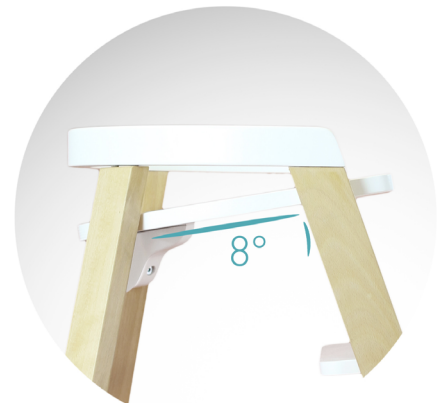

Wooden high chair

Features:

- 1 adjustable footrest in 5 heights
- 2 height from the ground base: 55cm
- 3 inclined base of 8°
- 4 water paint

1

4

2

3

Height adjustable highchair

Features:

- ① height adjustable
seat height from 42 to 67 cm
- ② tilting base from 8° to 22°
- ③ equipped with wheels
- ④ foldable
- ⑤ removable table

Stroller

Features:

- ① aluminum ultra light frame
- ② foldable frame
- ③ tilting: 3 positions
- ④ facing parent mode

Features:

- ① easy to carry
- ② useful to position the baby correctly on the floor or on the couch.

Aeronautic aluminum mouldable

ideal to follow the requirements over time.

This material allows a simple and immediate management of Tarta Kid for anyone.