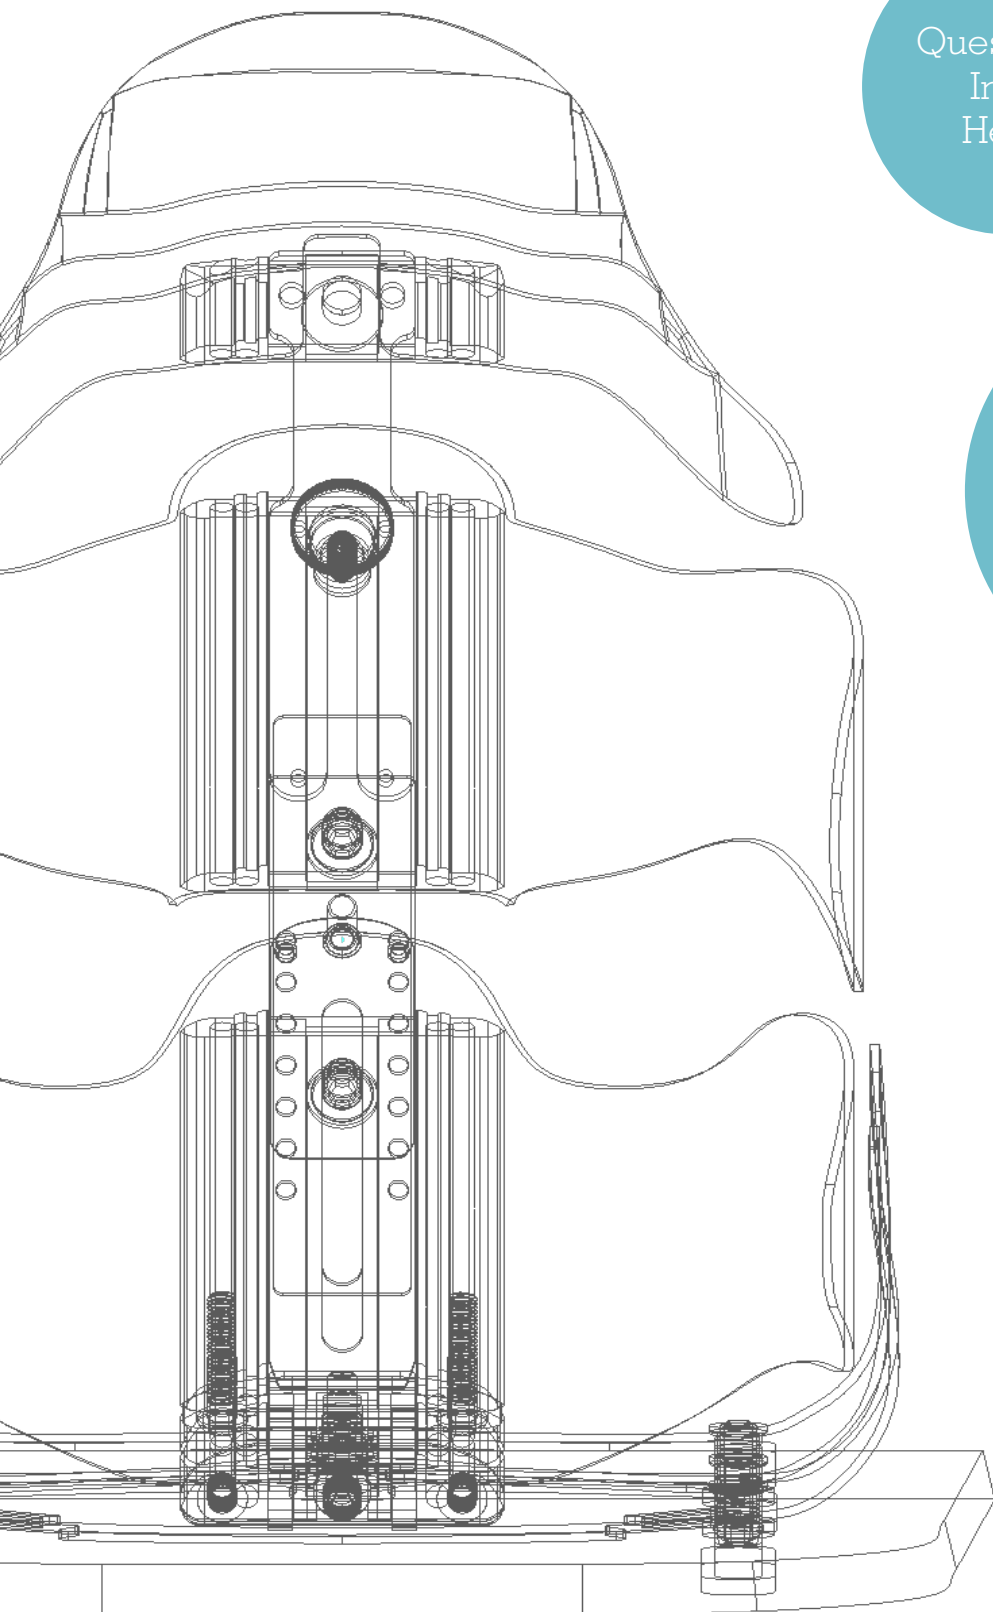

Questions?
Info?
Help?

Visit our website:
www.tartadesign.it

or contact us at:
info@tartadesign.it