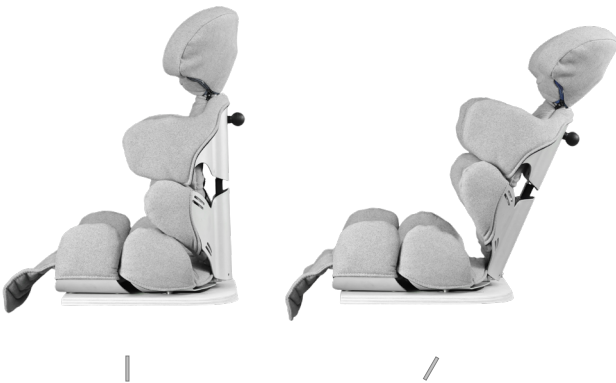

Comfort

The foam and the microfiber fabric give the pads a unique feeling of pleasantness and softness.

Height and depth

| "Closed" cm 19

| "Open" cm 26

┌ Height: the values are measured by the level of the seat to the underarm measurement. ┐

Inclination

Inclination degrees: -5° +30°

┌ The backrest can be tilted by tightening or loosening the screw between the seat and the backrest. ┐

Width

┌ The width of the Kid can be easily changed without the use of any tools.. ┐

Features:

- ① height adjustable
seat height from 42 to 67 cm
- ② tilting base from 8° to 22°
- ③ equipped with wheels
- ④ foldable
- ⑤ removable table

Stroller

Features:

- ① aluminum ultra light frame
- ② foldable frame
- ③ tilting: 3 positions
- ④ facing parent mode

Features:

- ① easy to carry
- ② useful to position the baby correctly on the floor or on the couch.

Aeronautic aluminum mouldable

ideal to follow the requirements over time.

This material allows a simple and immediate management of Tarta Kid for anyone.