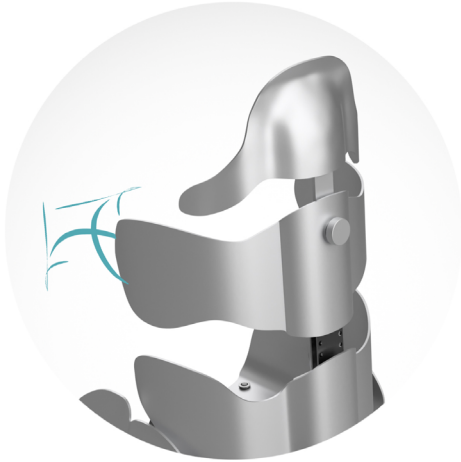

Features:

- ① height adjustable
seat height from 42 to 67 cm
- ② tilting base from 8° to 22°
- ③ equipped with wheels
- ④ foldable
- ⑤ removable table

Stroller

Features:

- ① aluminum ultra light frame
- ② foldable frame
- ③ tilting: 3 positions
- ④ facing parent mode

①

④

②

③

Table seat

Features:

- ① light to carry
- ② safe and fast application to any table.

Multi-purpose base

Features:

- ① easy to carry
- ② useful to position the baby correctly on the floor or on the couch.

Aeronautic aluminum mouldable

ideal to follow the requirements over time.

This material allows a simple and immediate management of Tarta Kid for anyone.