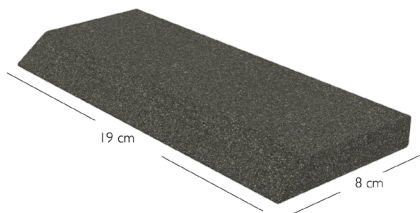

Wedges

Seat wedge