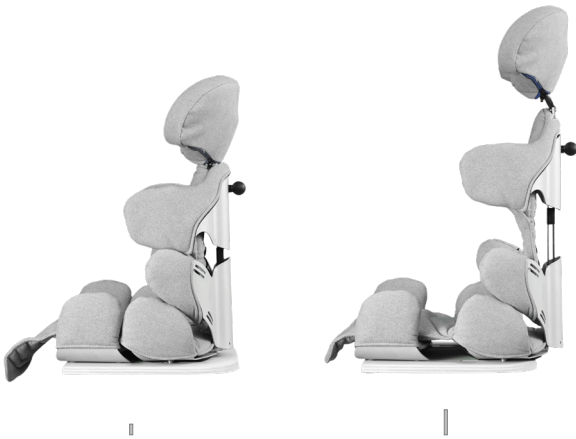

We are convinced that aesthetics and technical characteristics are equally important. The "Tarta Kid" design has been meticulously studied to be essential and at the same time lively.

Multipurpose

Tarta Kid has been designed to be used in different situations during the day. From chair to stroller, from home couch to restaurant table.

Comfort

The foam and the microfiber fabric give the pads a unique feeling of pleasantness and softness.

Height and depth

| "Closed" cm 19

| "Open" cm 26

┌ Height: the values are measured by the level of the seat to the underarm measurement. ┐

Features:

- ① height adjustable
seat height from 42 to 67 cm
- ② tilting base from 8° to 22°
- ③ equipped with wheels
- ④ foldable
- ⑤ removable table

Stroller

Features:

- ① aluminum ultra light frame
- ② foldable frame
- ③ tilting: 3 positions
- ④ facing parent mode

Features:

- ① easy to carry
- ② useful to position the baby correctly on the floor or on the couch.

Aeronautic aluminum mouldable

ideal to follow the requirements over time.

This material allows a simple and immediate management of Tarta Kid for anyone.