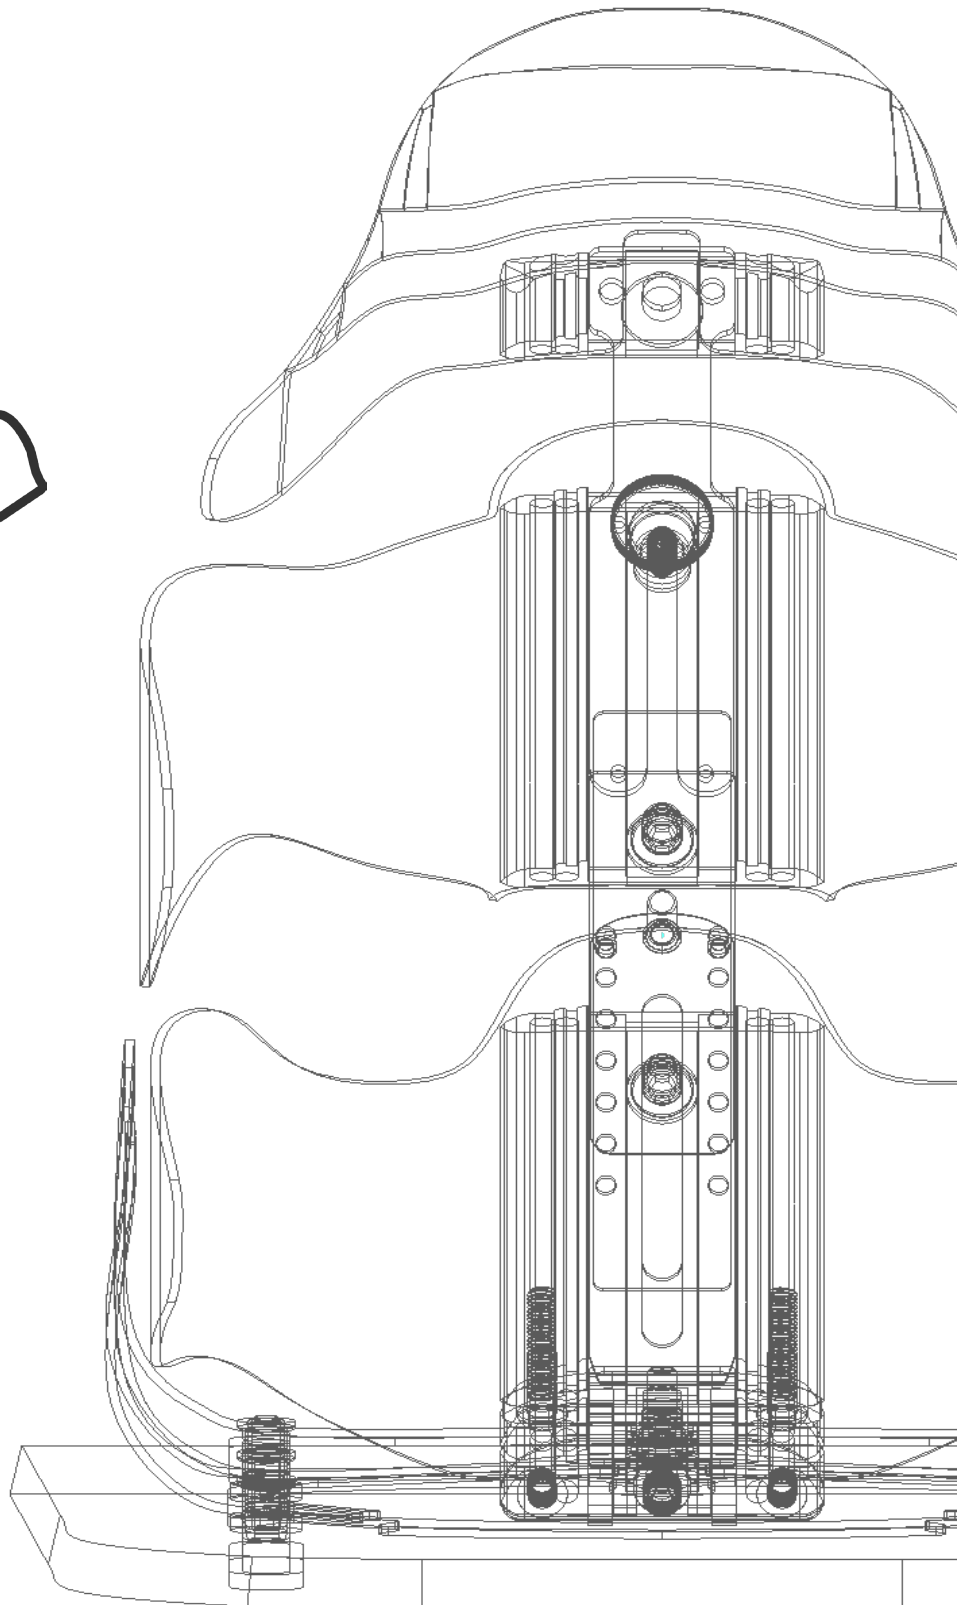

Tarta Kid

rev. 01-21.10.16

Technical *sheet*

English

Visit our website
www.tartadesign.it
and discover our
products.

TARTA®
RESHAPES LIFE